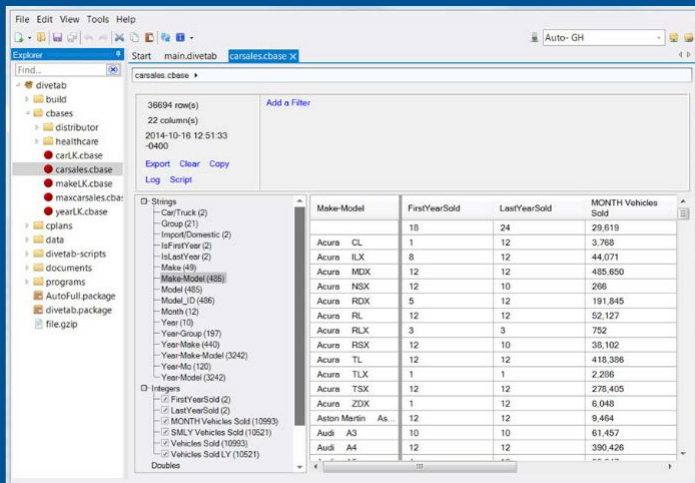

There's a story in your data. ProDiver's deep analytics and information discovery capabilities help you find it and share it.

Find Answers. Fast.

ProDiver works the way you do — an information rich and highly interactive interface helps information analysts make decisions quickly and confidently; use ProDiver to dive deep into your data or access powerful business intelligence capabilities:

- Dozens of chart types and data visualization options
- Rich set of built in functions (including string, math, statistical and logic)
- Search, filter, sort, group, and export data from any source
- No SQL queries or scripting required to explore and analyze your data
- Integration with Google Maps and Open Maps for geographical analysis

- Develop ETL processes from within a single application
- Combine and blend data sets for analysis in ProDiver
- Manage workflow and collaborate with other users so you can leverage their work and speed development of new content